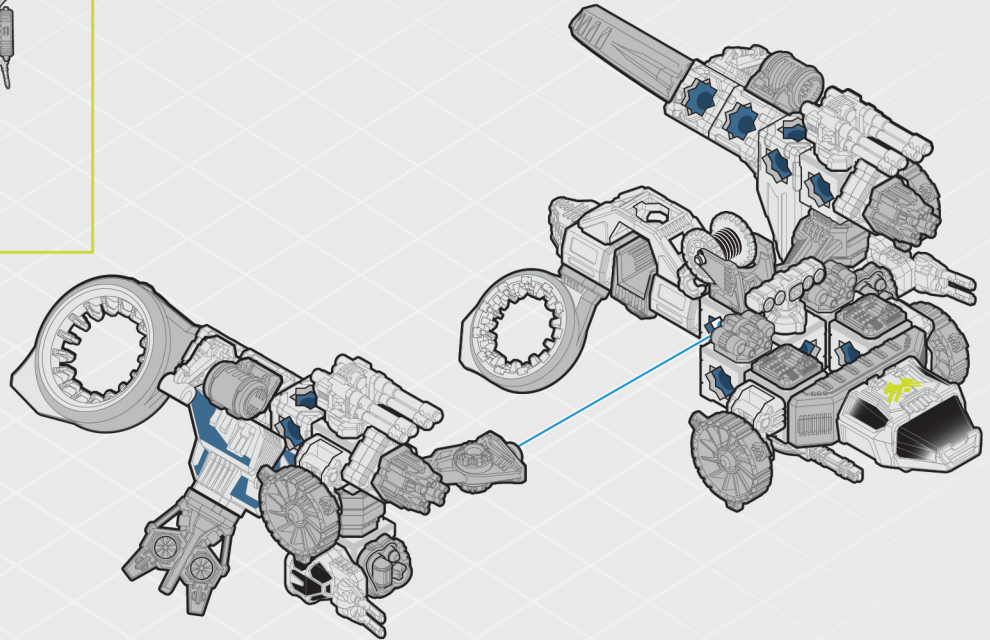

Watch Action-Packed Videos!

TRIDENT ST-33 GUNSHIP

The Trident is a battle-ready salvage platform. Heavily armed, the Trident can fight its way into enemy territory and deploy drones that can be used for defense or recon. Used commonly for rescue, the Trident can retrieve damaged vehicles and downed pilots. Trident's impressive features include:

50

51

52

53

54

56

57

58