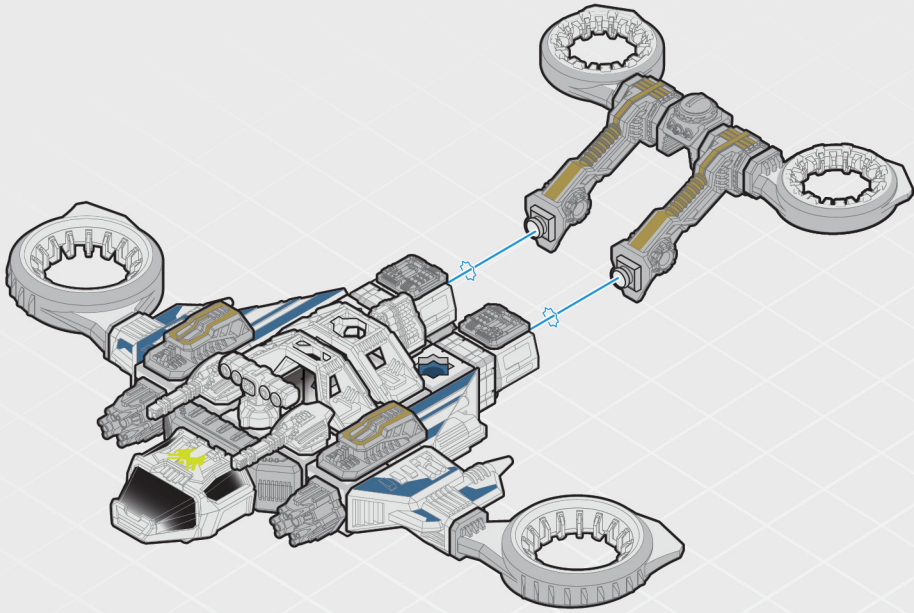

Watch Action-Packed Videos!

TRIDENT ST-33 GUNSHIP

The Trident is a battle-ready salvage platform. Heavily armed, the Trident can fight its way into enemy territory and deploy drones that can be used for defense or recon. Used commonly for rescue, the Trident can retrieve damaged vehicles and downed pilots. Trident's impressive features include:

22

23

24

25

26

27

29

30