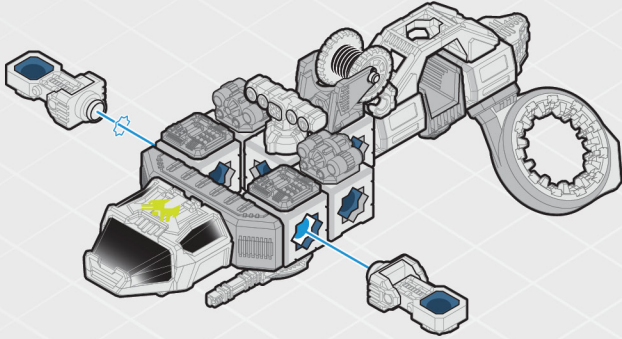

20

TRIDENT BUILD #3