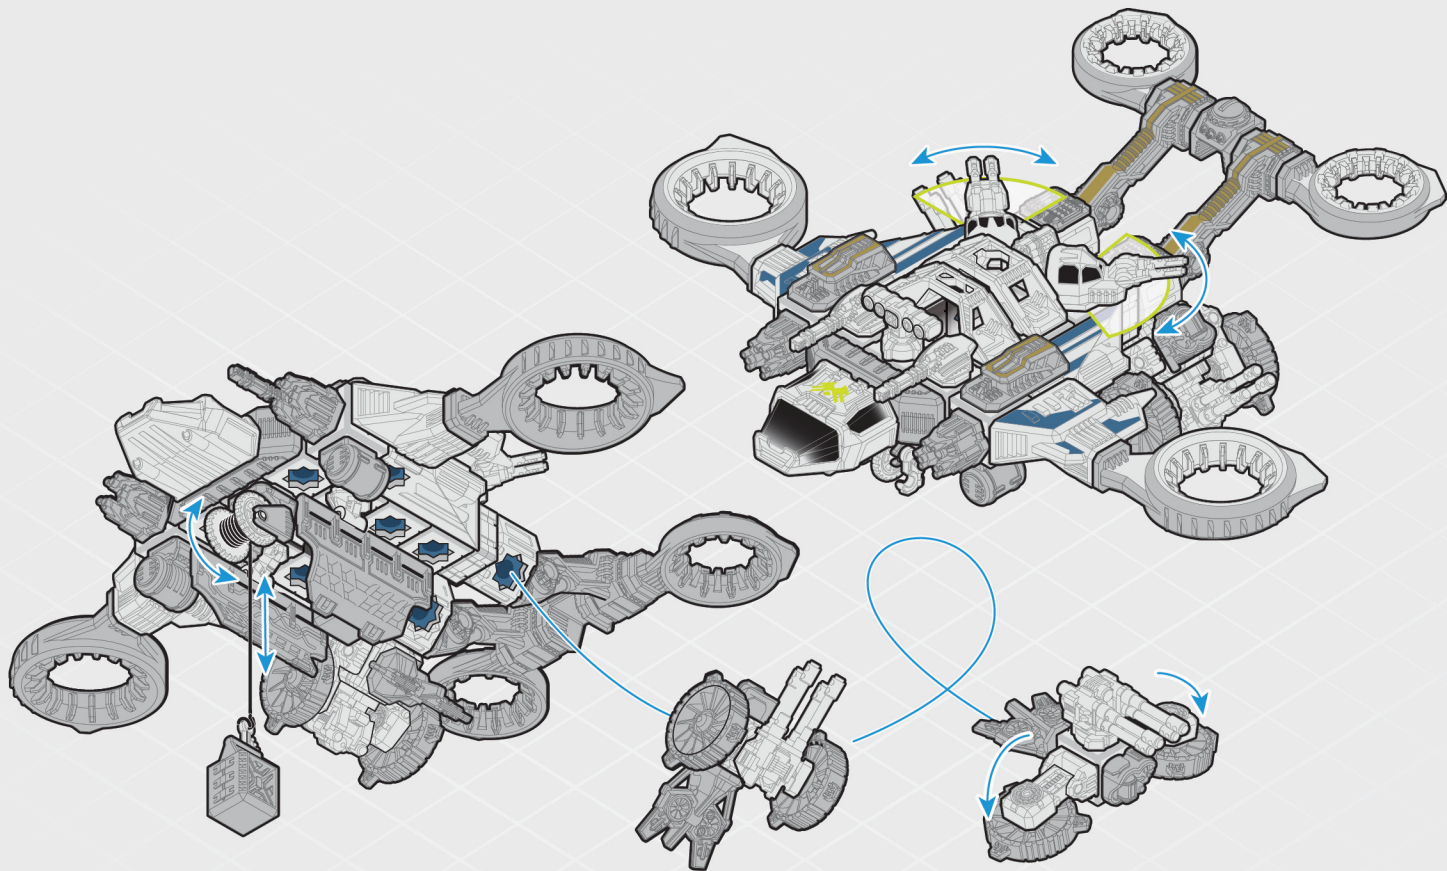

ACCESSORIES